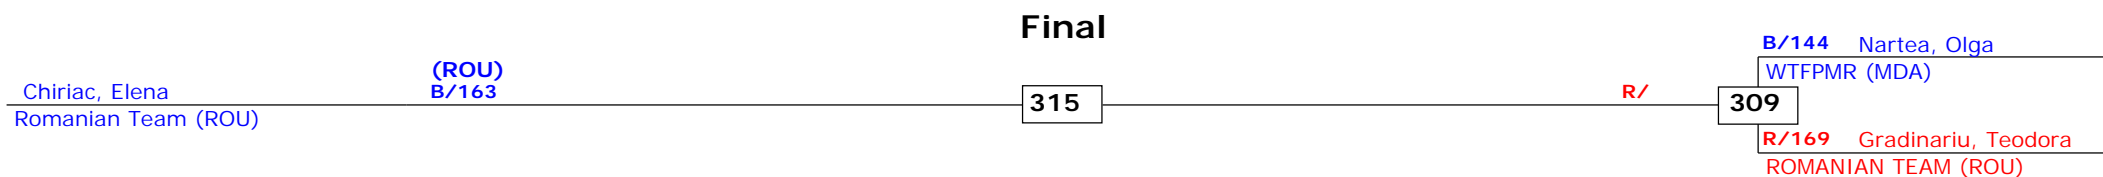

SF

Final

SF

**1st Moldova Open 2014 - G1**  
**Chisinau, Moldova**  
**Tournament date: 18-4-2014 upto 20-4-2014**  
**Female -47 (Welter)**  
**Active competitors: 2**  
**Competition date: 18-4-2014**

**B/260** Kravchenko, Iryna  
Kyiv Region Taekwondo Team (UKR)

**Prize winners:**

**1st Moldova Open 2014 - G1**  
**Chisinau, Moldova**  
**Tournament date: 18-4-2014 upto 20-4-2014**  
**Female -51 (Light middle)**  
**Active competitors: 3**  
**Competition date: 18-4-2014**