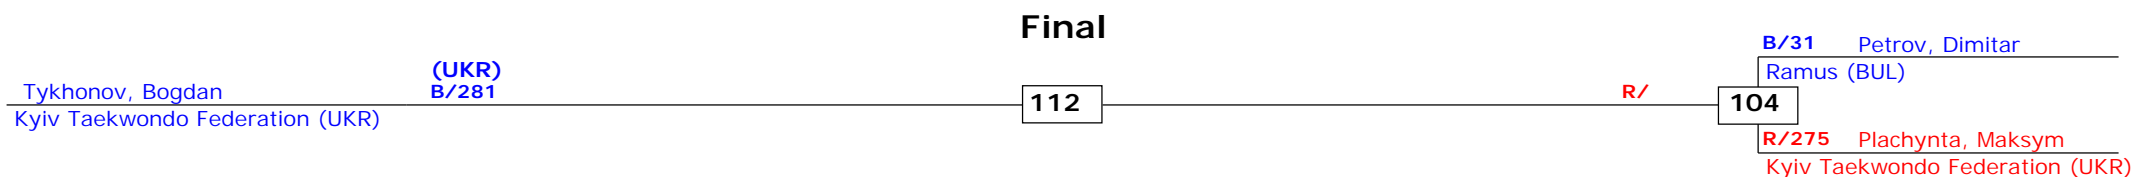

**Prize winners:**

QF

SF

Final

SF

QF

**1st Moldova Open 2014 - G1**  
**Chisinau, Moldova**  
**Tournament date: 18-4-2014 upto 20-4-2014**  
**Male -37 (Fly)**  
**Active competitors: 3**  
**Competition date: 18-4-2014**