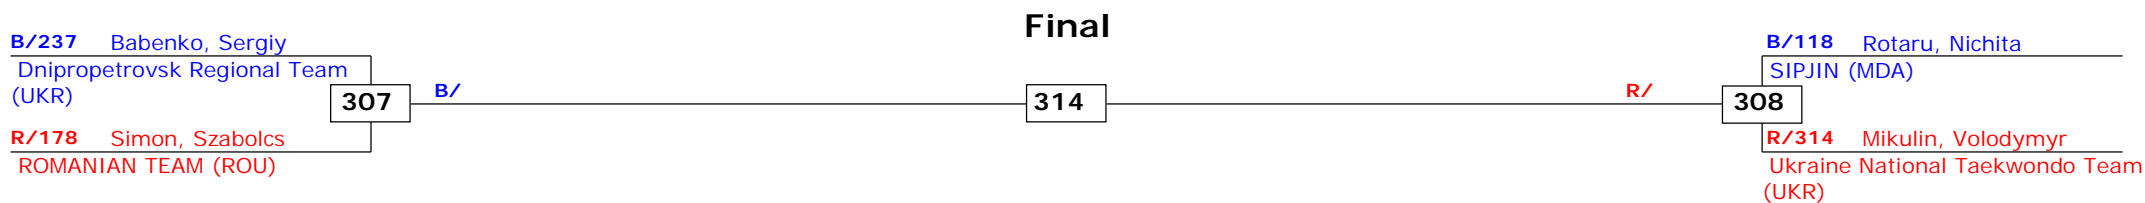

**Prize winners:**

QF

SF

Final

SF

QF

**1st Moldova Open 2014 - G1**  
**Chisinau, Moldova**  
**Tournament date: 18-4-2014 upto 20-4-2014**  
**Male -53 (Welter)**  
**Active competitors: 4**  
**Competition date: 18-4-2014**