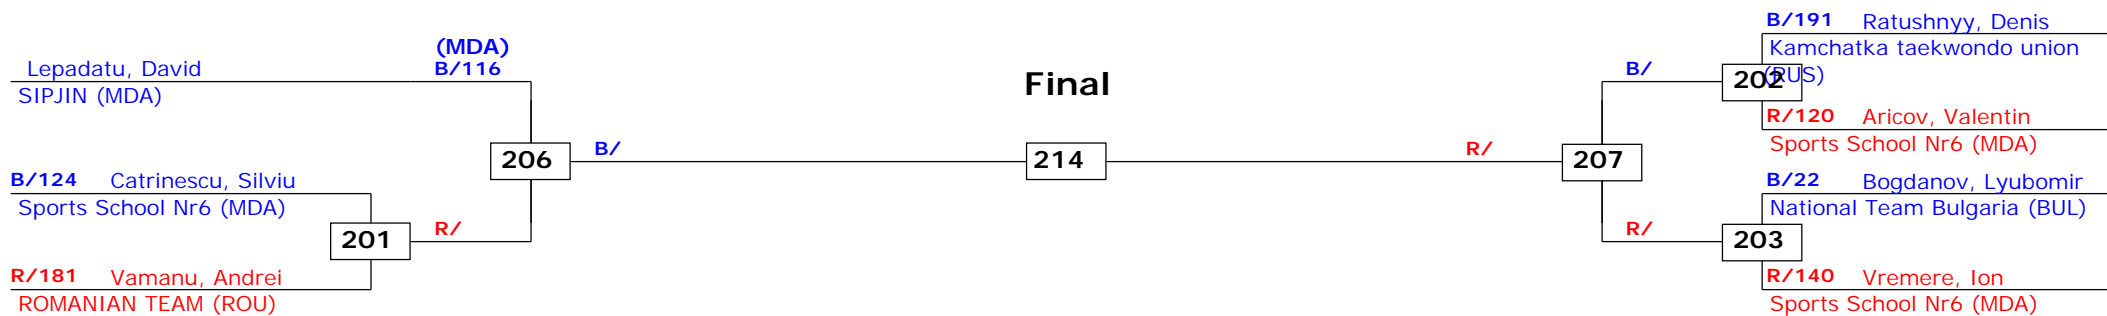

1st Moldova Open 2014 - G1

Chisinau, Moldova

Tournament date: 18-4-2014 upto 20-4-2014

Male -33 (Fin)

Active competitors: 7

Competition date: 18-4-2014

Result legend:

(WDR) Withdrawal	(PUN) Punishment
(DSQ) Disqualified	(KO) Knock out
(RSC) Ref. stop contest	(SDP) Sudden death
(SUP) Superiority	(PTG) Points win (gap)
	(PTF) Points win (normal)

Prize winners:

QF

SF

Final

SF

QF