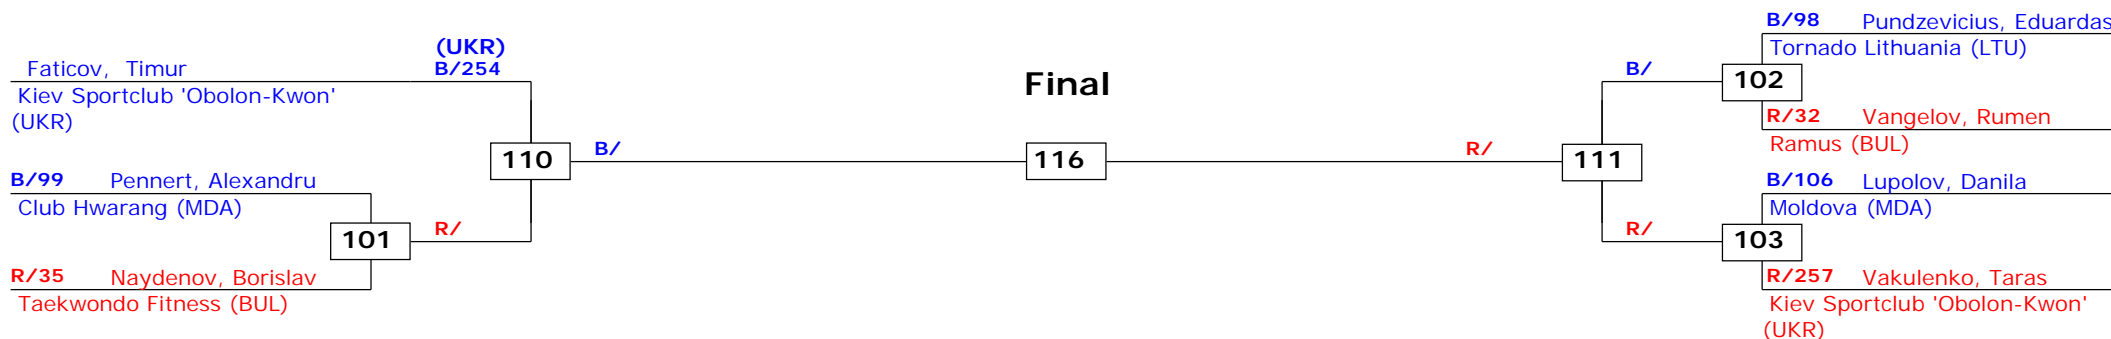

# 1st Moldova Open 2014 - G1

## Chisinau, Moldova

Tournament date: 18-4-2014 upto 20-4-2014

**Male -41 (Bantam)**

Active competitors: 7

Competition date: 18-4-2014

Result legend:

(WDR) Withdrawal	(PUN) Punishment
(DSQ) Disqualified	(KO ) Knock out
(RSC) Ref. stop contest	(SDP) Sudden death
(SUP) Superiority	(PTG) Points win (gap)
	(PTF) Points win (normal)