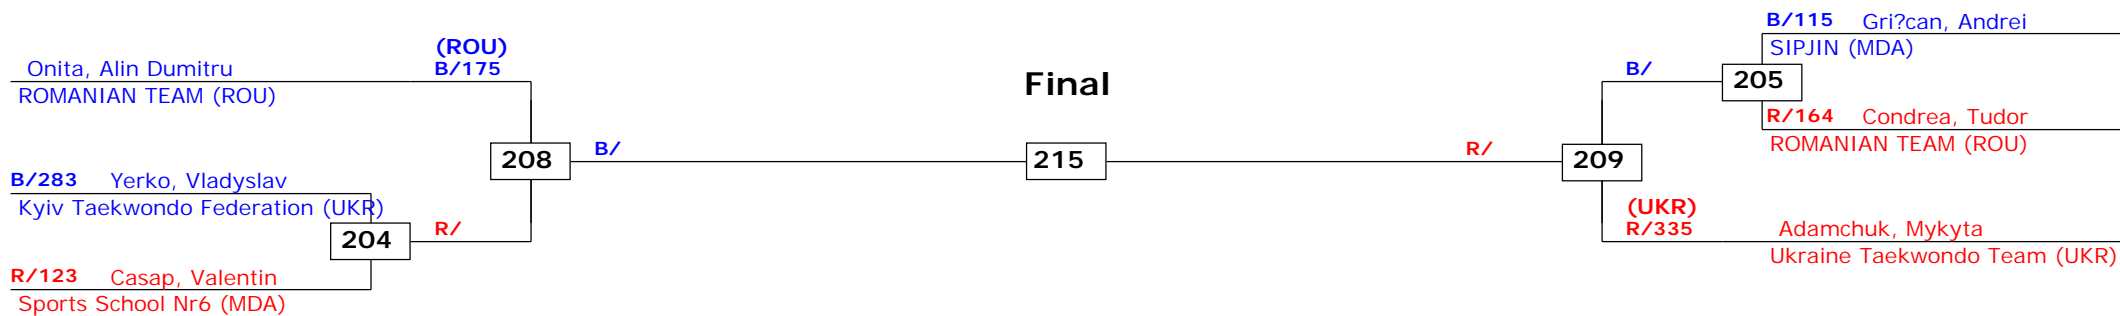

1st Moldova Open 2014 - G1

Chisinau, Moldova

Tournament date: 18-4-2014 upto 20-4-2014

Male -49 (Light)

Active competitors: 6

Competition date: 18-4-2014

Result legend:

(WDR) Withdrawal	(PUN) Punishment
(DSQ) Disqualified	(KO) Knock out
(RSC) Ref. stop contest	(SDP) Sudden death
(SUP) Superiority	(PTG) Points win (gap)
	(PTF) Points win (normal)

Prize winners:

QF

SF

Final

SF

QF