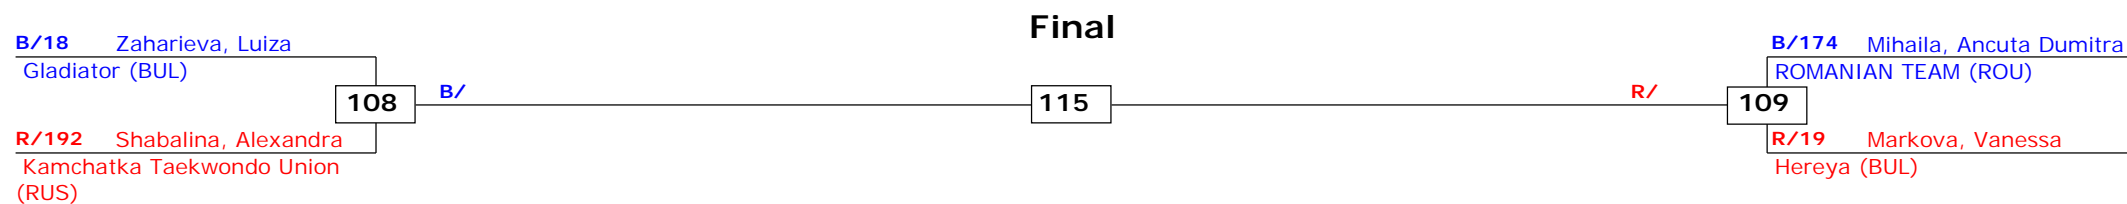

**Prize winners:**

SF

Final

SF

**1st Moldova Open 2014 - G1**  
**Chisinau, Moldova**  
**Tournament date: 18-4-2014 upto 20-4-2014**  
**Female -37 (Bantam)**  
**Active competitors: 4**  
**Competition date: 18-4-2014**

**Prize winners:**

SF

Final

SF

**1st Moldova Open 2014 - G1**  
**Chisinau, Moldova**  
**Tournament date: 18-4-2014 upto 20-4-2014**  
**Female -44 (Light)**  
**Active competitors: 4**  
**Competition date: 18-4-2014**