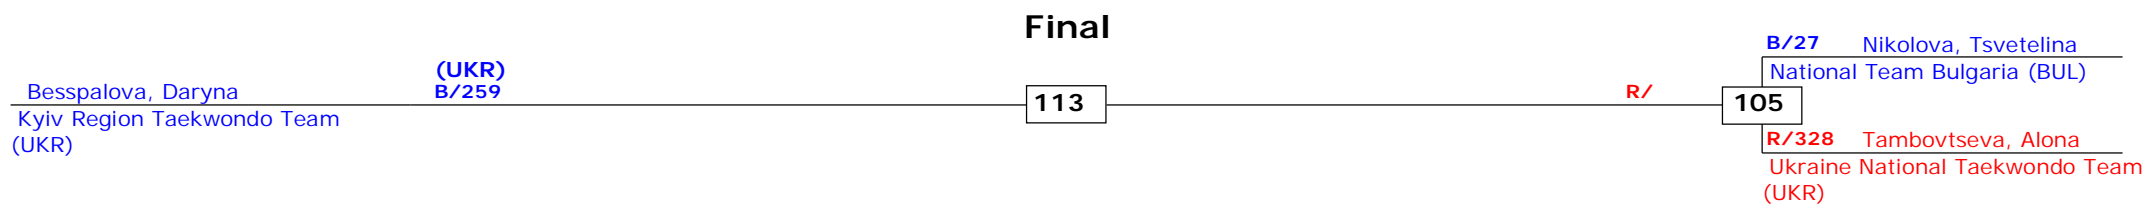

**Prize winners:**

**1st Moldova Open 2014 - G1**  
**Chisinau, Moldova**  
**Tournament date: 18-4-2014 upto 20-4-2014**  
**Female -33 (Fly)**  
**Active competitors: 3**  
**Competition date: 18-4-2014**